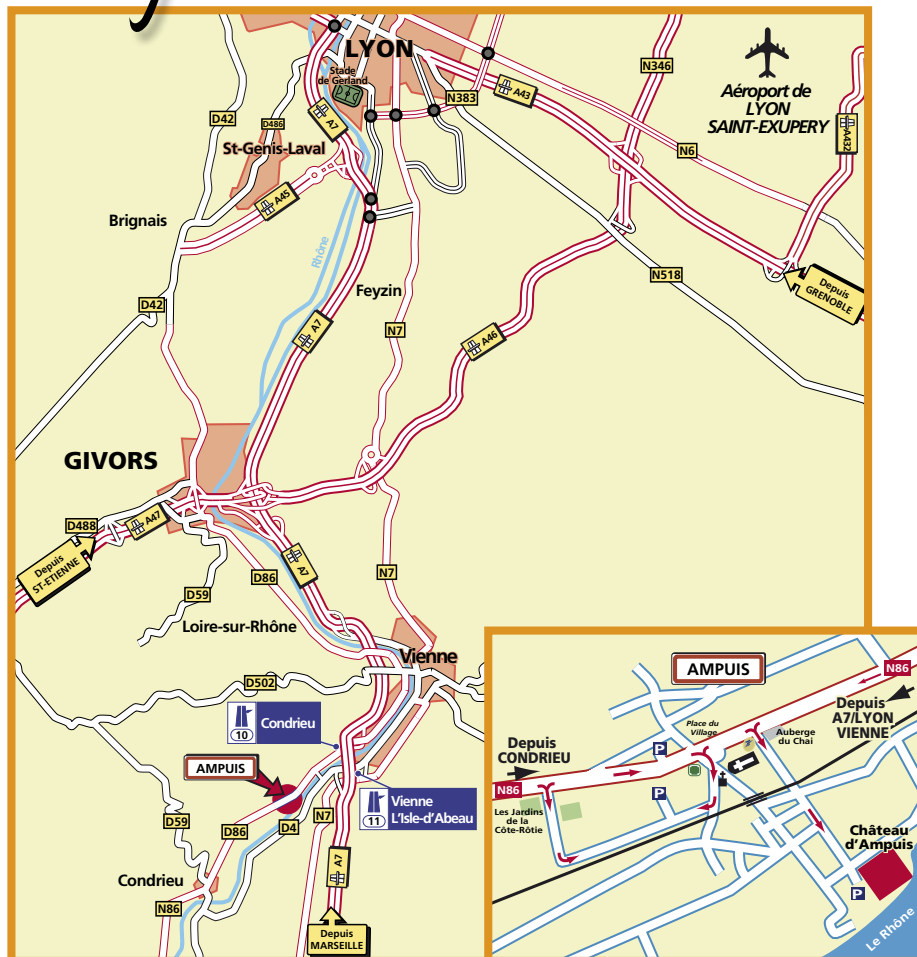

Syrah du Monde

May 12-13, 2022

16th INTERNATIONAL COMPETITION OF THE BEST SYRAH IN THE WORLD

ACCES PLAN TO CHÂTEAU D'AMPUIS

Tourist Office of Condrieu
 Pavillon du Tourisme de Condrieu et sa région
 Place du Séquoia
 69420 CONDRIEU
 Tel. 334.74.56.62.83
 Fax: 334.74.56.65.85
 otcondrieu@wanadoo.fr
 www.cc-condrieu.fr

PLAN-AMPUIS-AG-5dM2022 .1

**WELCOME AND OPENING AT 9:15 AM
 COMPETITION BEGINS AT PRECISELY 10:00 AM
 THANK YOU FOR RESPECTING THE START TIME**